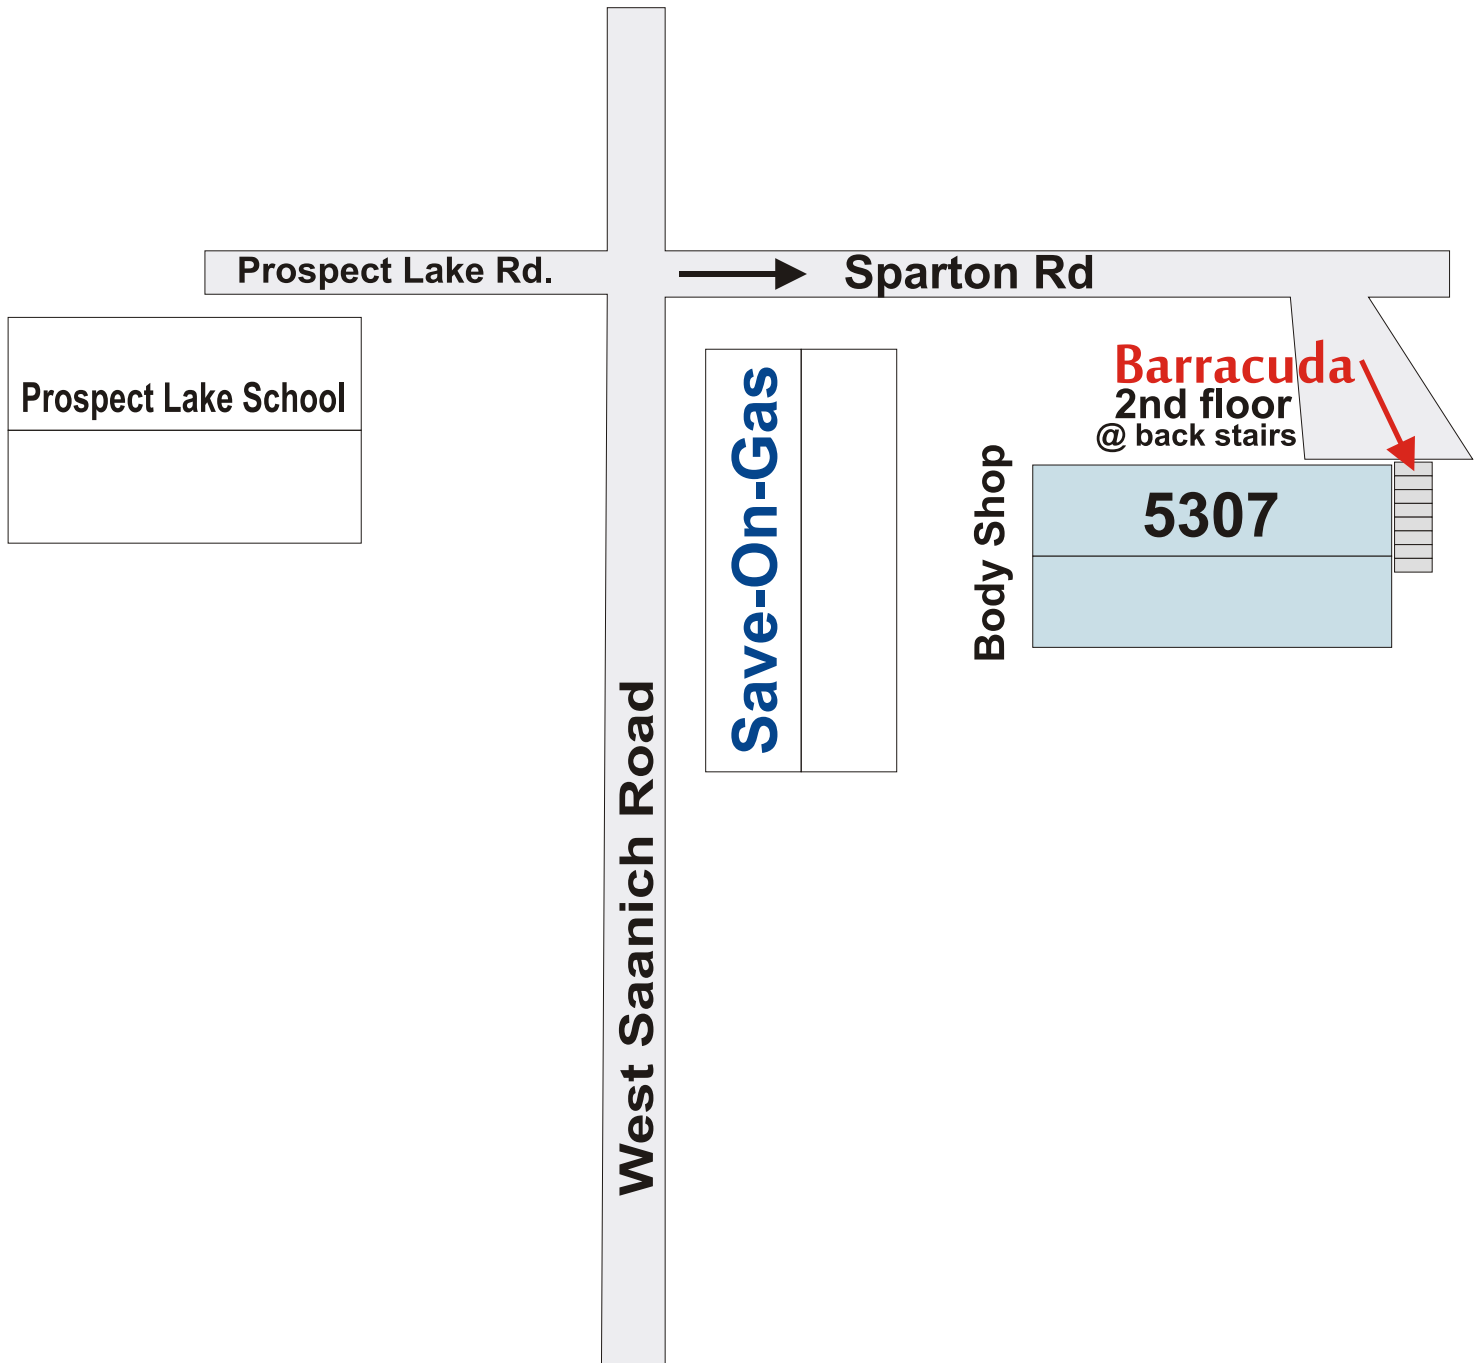

Custom Shapes • Repair • Manufacturing

VICTORIA BC 250 658-6750

**\*\*Always Call Before you Visit\*\***

Airport, Landfill Direction

Down Town Direction